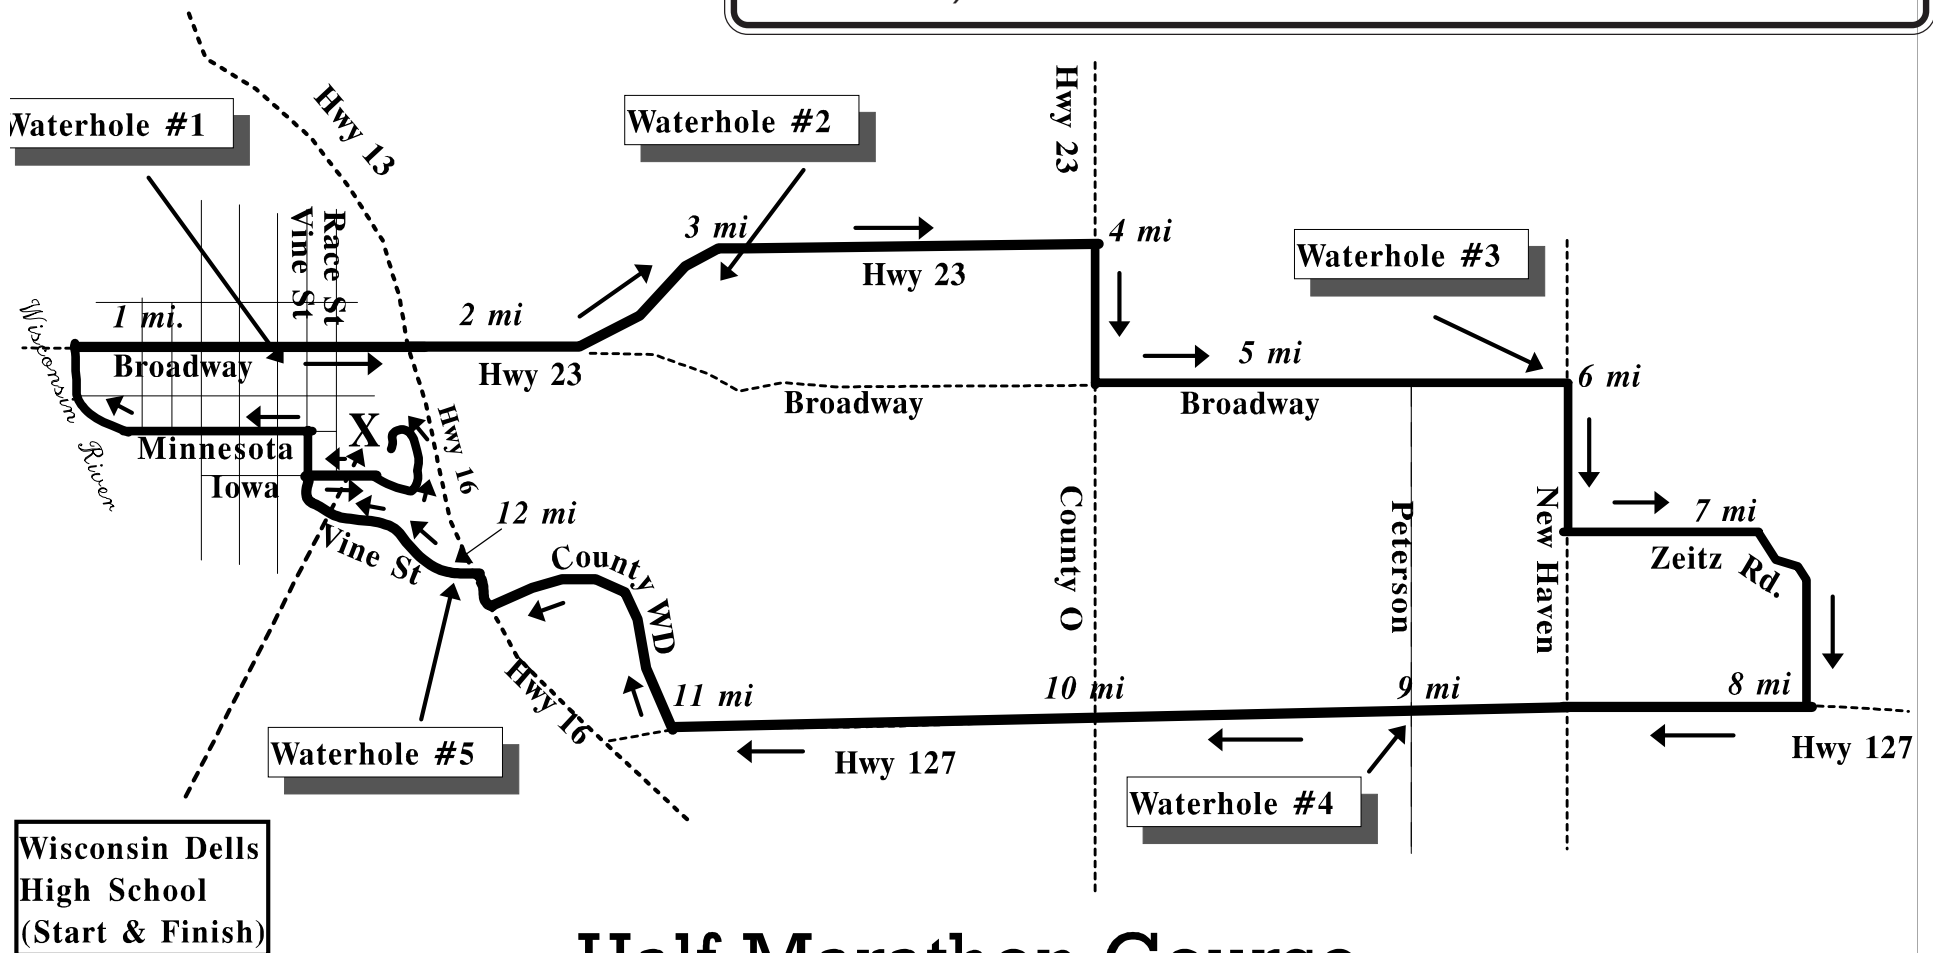

## Course Directions Half Marathon

**Race Instructions:** (Note....run first FOUR miles on RIGHT side of the Road)  
 Start just inside gate of HS parking lot, follow Iowa St, Rt on Vine, Left on Minnesota, Rt on Eddy to Broadway, Rt on Broadway thru town, straight on Hwy 23 thru 13/16 intersection (Run on Rt while on Broadway and 23), follow 23 to Rt on Cty O, (Run on LEFT side of road from here to finish) Left on Broadway, Right on New Haven, Left on Zeitz, Right on Hwy 127, Right on WD (just before Hwy 16), Right on 16 for 30 yds, cross 16 and proceed on Vine, Right on Iowa, follow into HS parking lot and keep right to South entrance to track, go counter clockwise for 3/4 lap on track to finish in front of stands.  
 (There are arrows at all intersections - half-marathon specific ones have "1/2" painted along with the arrow.)

# Half Marathon Course