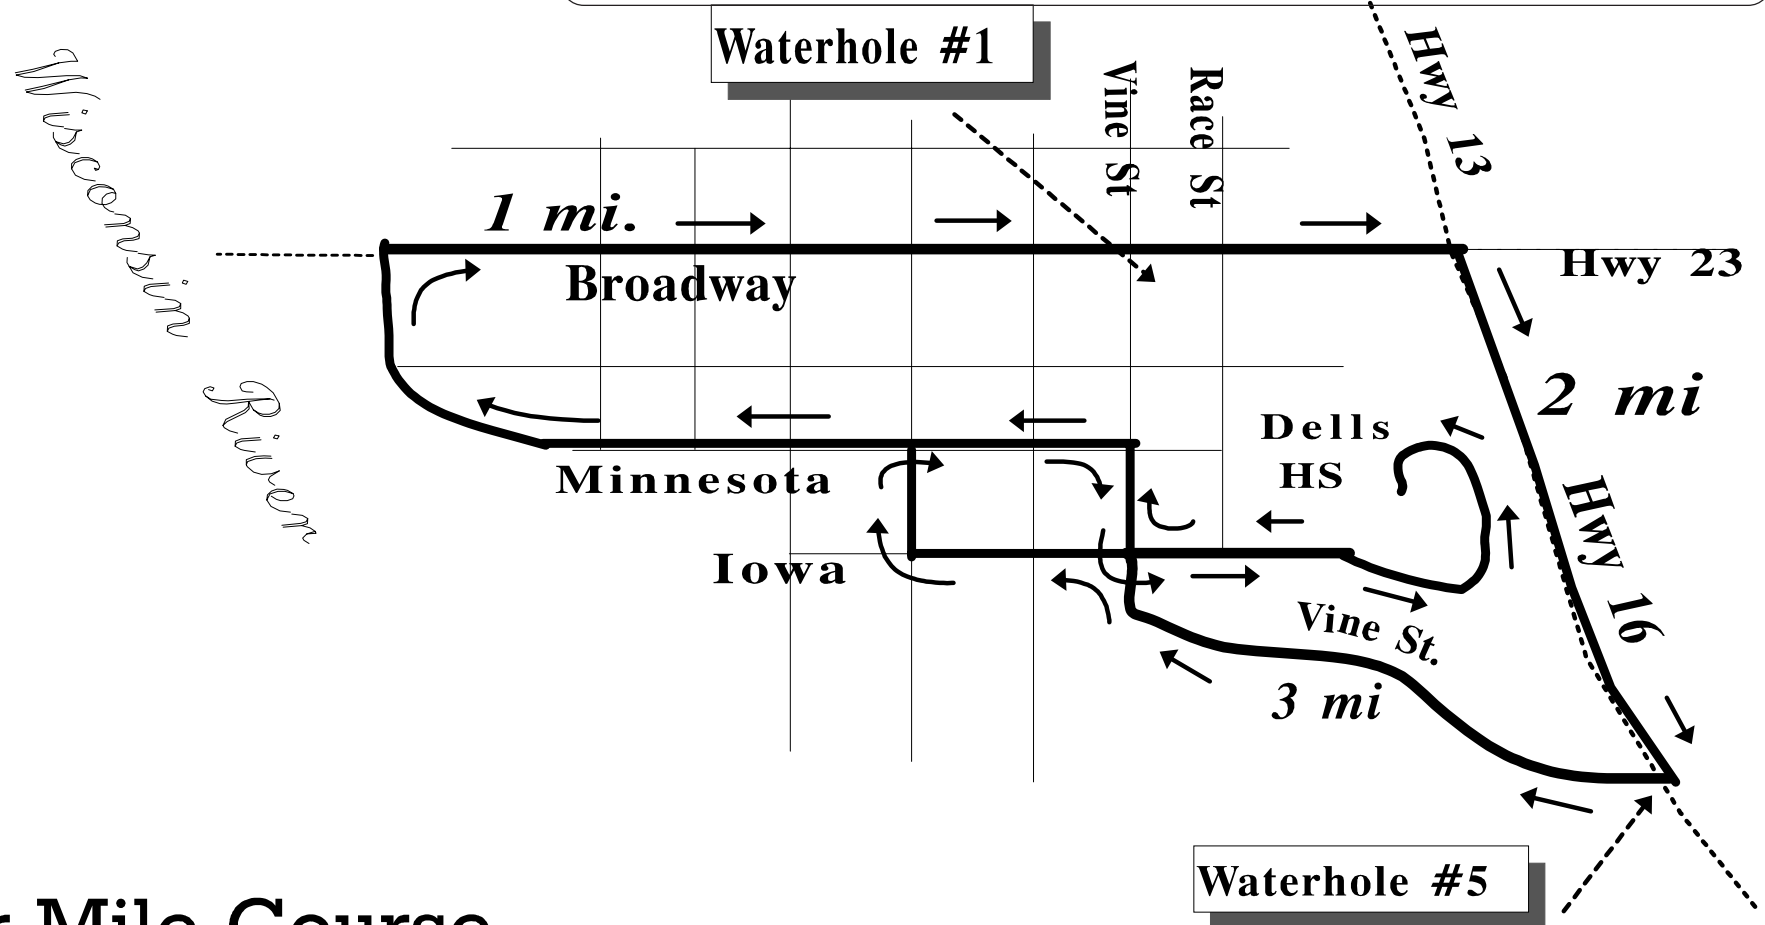

WO-ZHA-WA '05

Course Directions Four Mile

Race Instructions: (Note....run ENTIRE FOUR miles on RIGHT side of the Road)

Start just inside gate of HS parking lot, follow Iowa St, Rt on Vine, Left on Minnesota, Right on Eddy to Broadway, Right on Broadway thru town, Right on Hwy 16 13/23/16 intersection, Right on Vine, Left on Iowa for two blocks, Right on Capital for one block, Right on Minnesota for two blocks, Right on Vine for one block, Left on Iowa and follow into HS parking lot and keep right to South entrance to track, go counter clockwise for 3/4 lap on track to finish in front of stands.

There are arrows painted on the road with the #4 for this race.

Four Mile Course