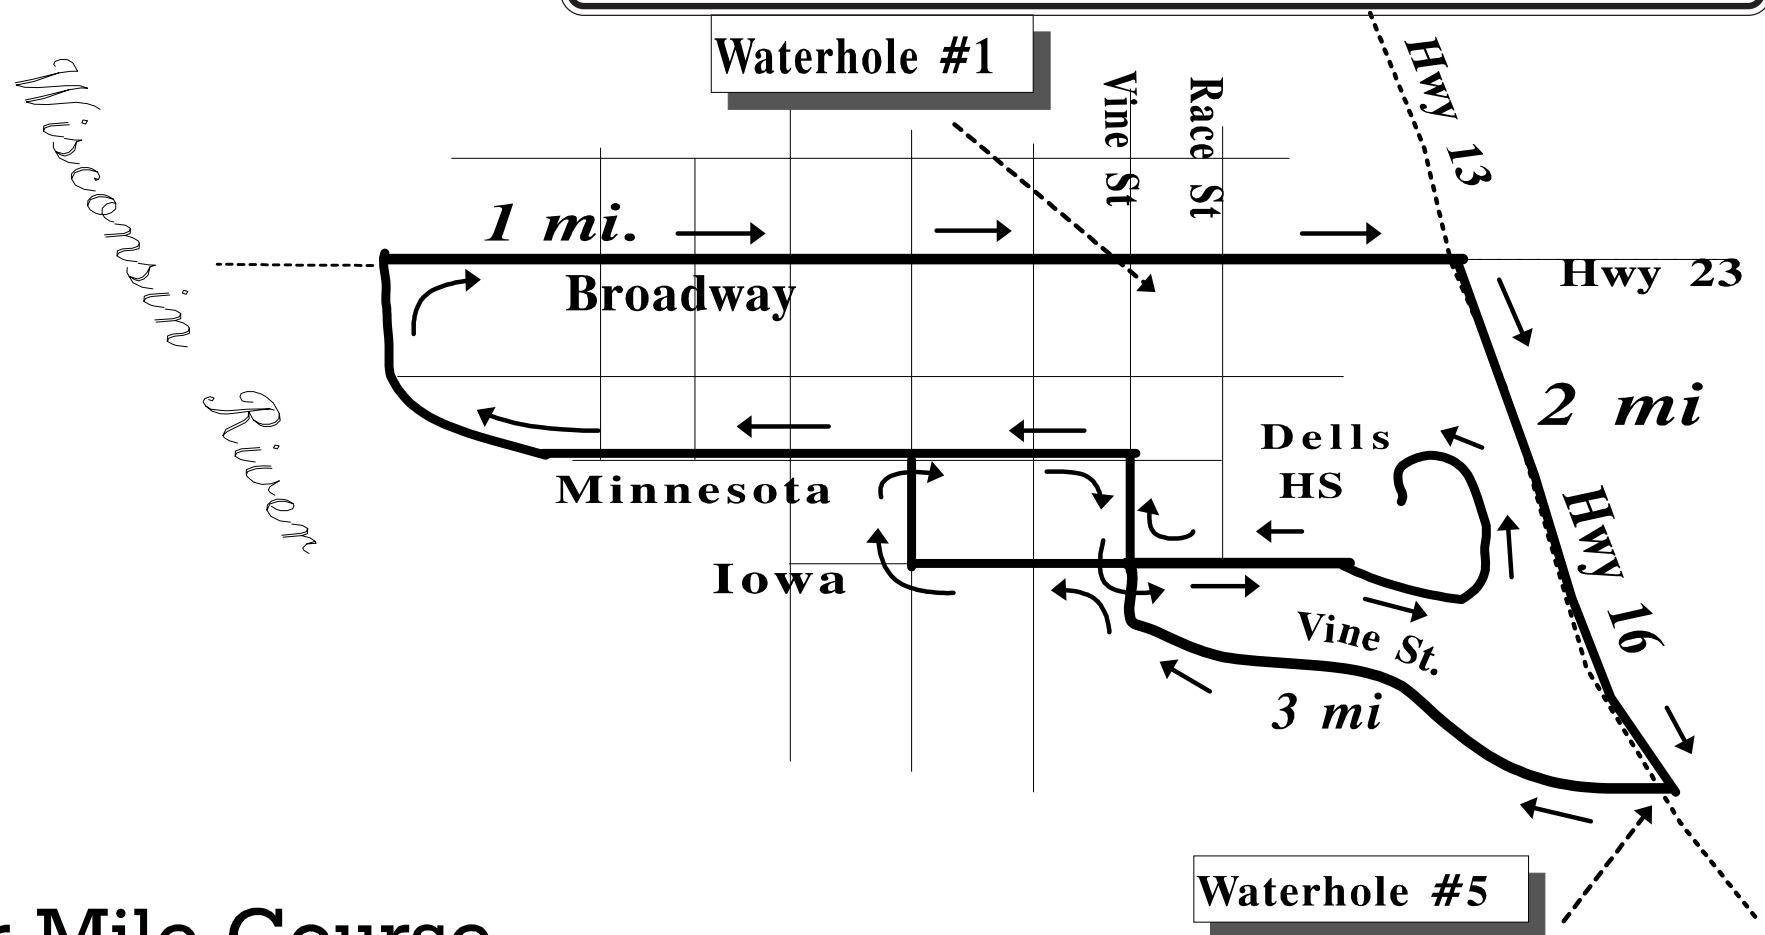

WO-ZHA-WA '05

Course Directions Four Mile

Race Instructions: (Note....run ENTIRE FOUR miles on RIGHT side of the Road)

Start just inside gate of HS parking lot, follow Iowa St, Rt on Vine, Left on Minnesota, Right on Eddy to Broadway, Right on Broadway thru town, Right on Hwy 16 13/23/16 intersection, Right on Vine, Left on Iowa for two blocks, Right on Capital for one block, Right on Minnesota for two blocks, Right on Vine for one block, Left on Iowa and follow into HS parking lot and keep right to South entrance to track, go counter clockwise for 3/4 lap on track to finish in front of stands.

There are arrows painted on the road with the #4 for this race.

Four Mile Course